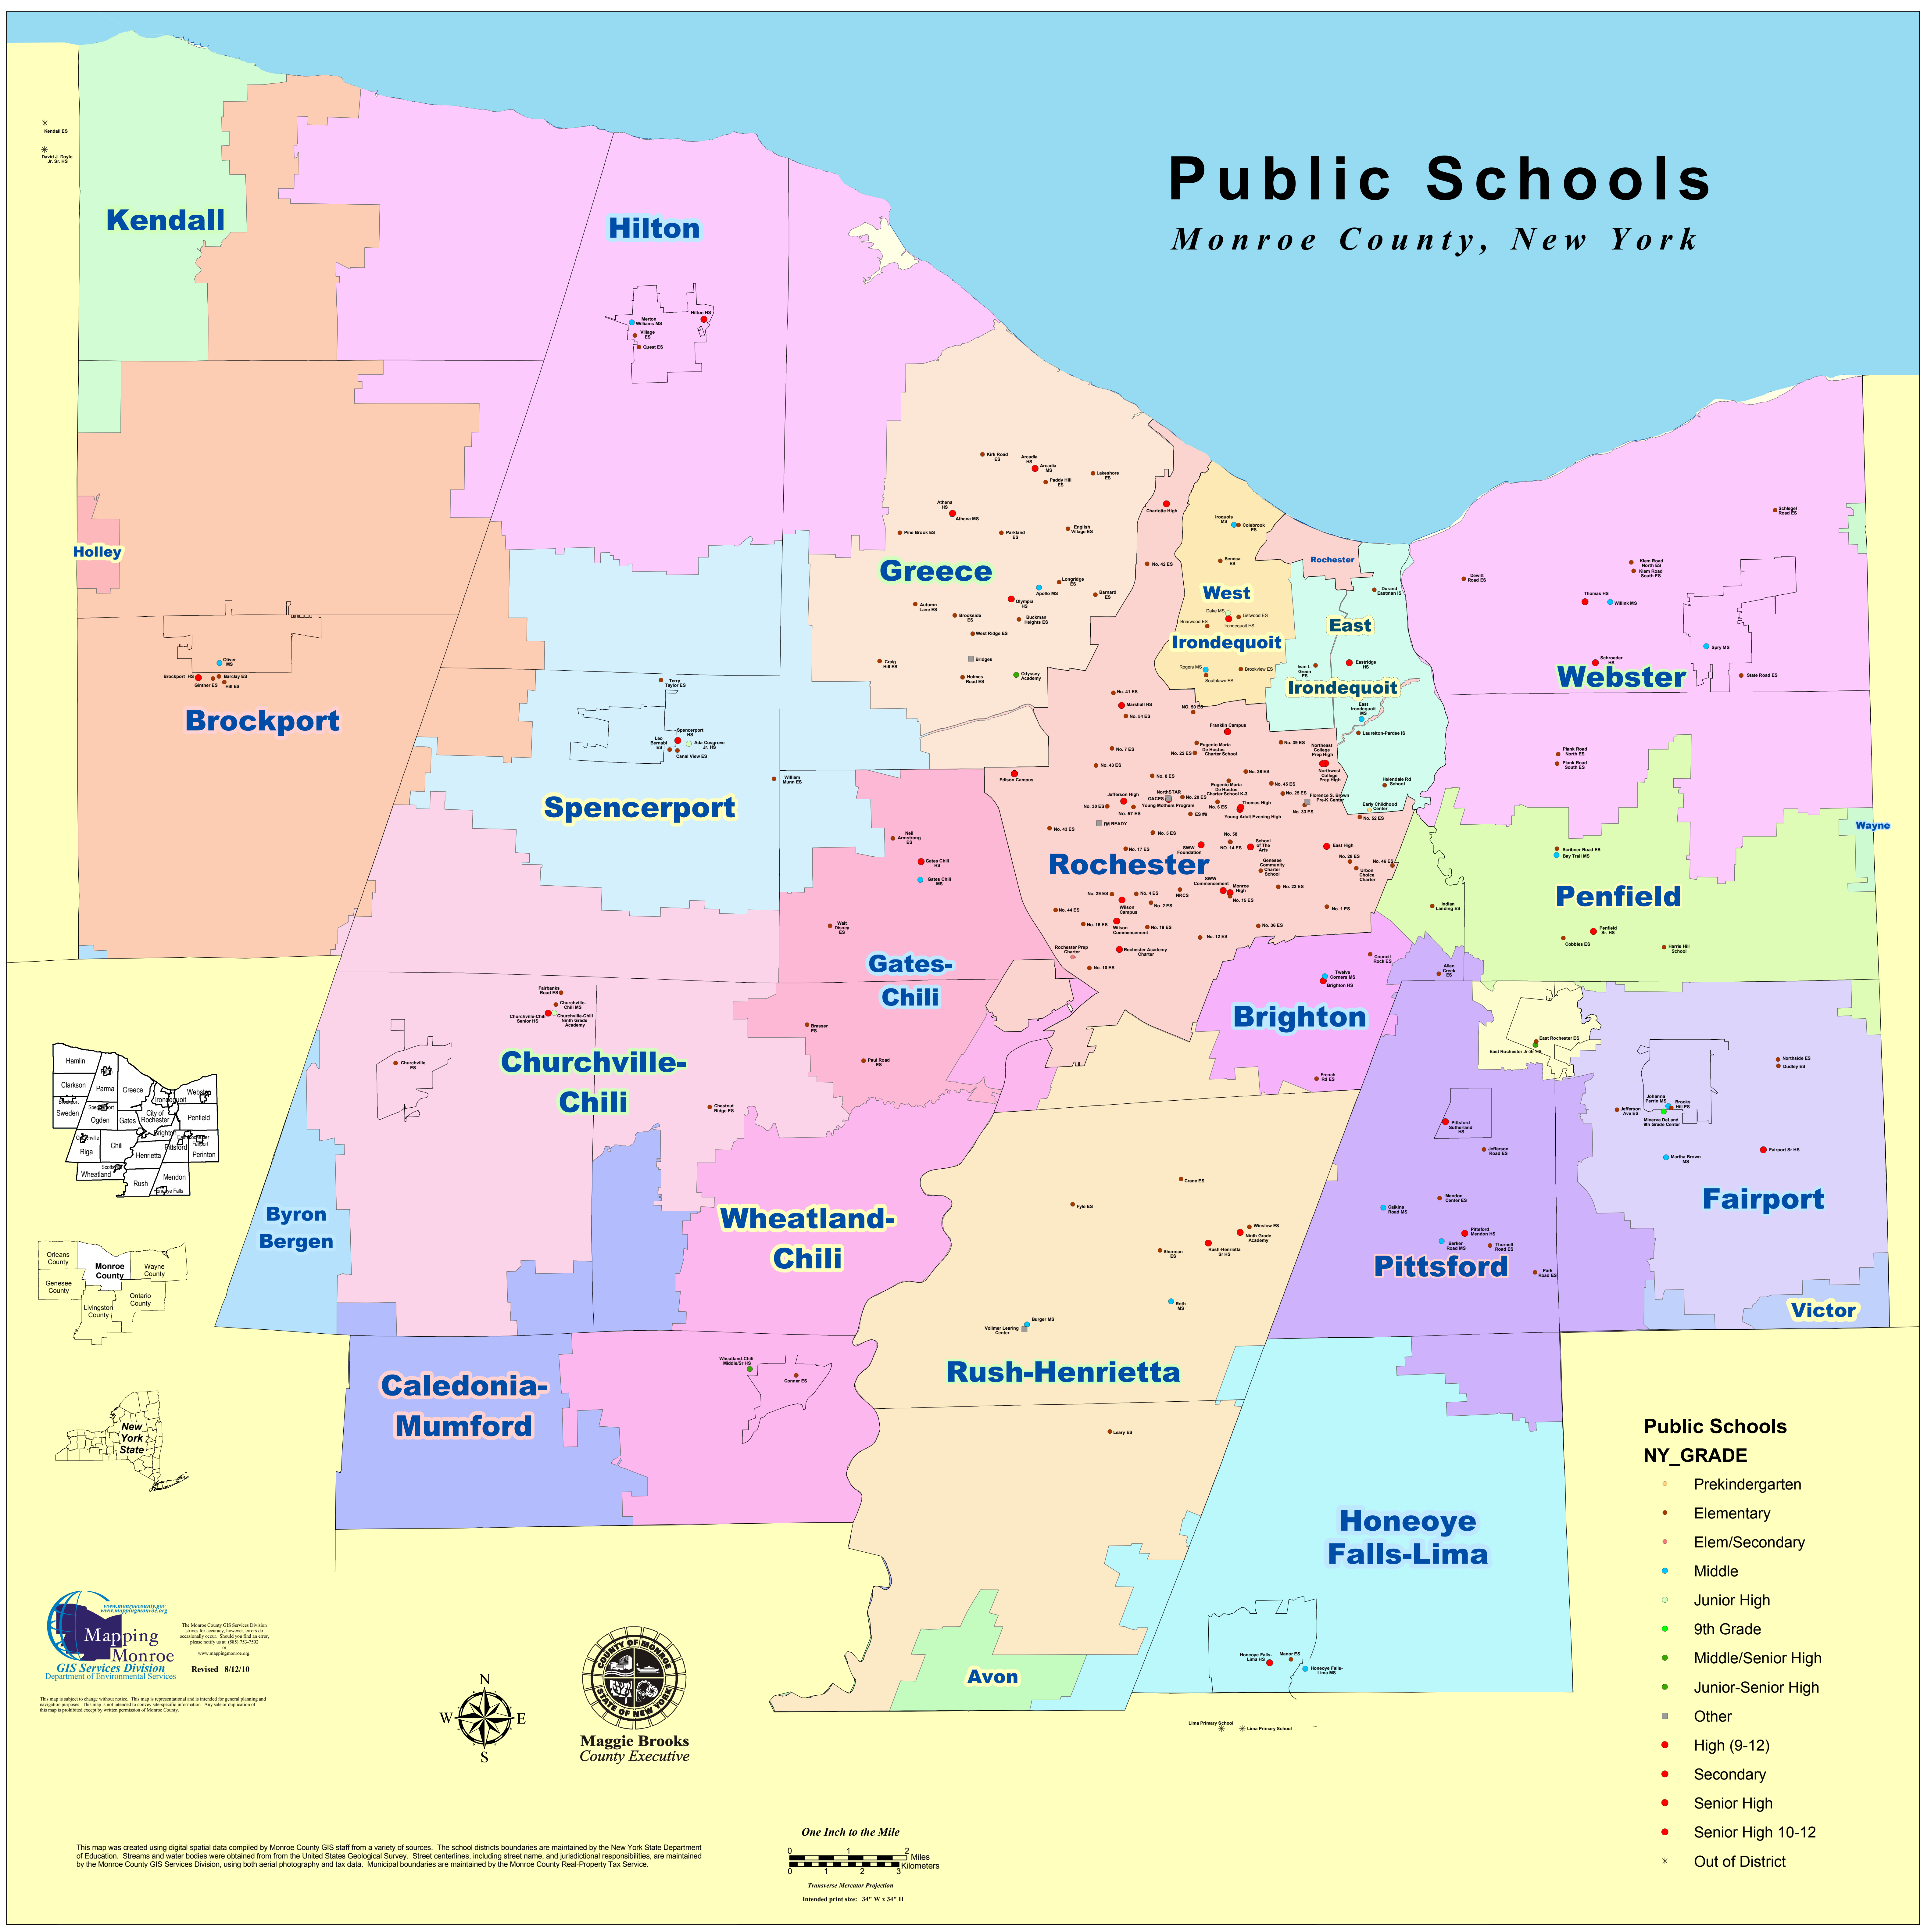

Public Schools

Monroe County, New York

One Inch to the Mile

0 1 2 Miles
0 1 2 Kilometers

1. **Public Schools**
   NY_GRADE
2. Prekindergarten
   - Elementary
   - Elem/Secondary
   - Middle
   - Junior High
   - 9th Grade
   - Middle/Senior High
   - Junior-Senior High
   - Other
   - High (9-12)
   - Secondary
   - Senior High
   - Senior High 10-12
   - Out of District